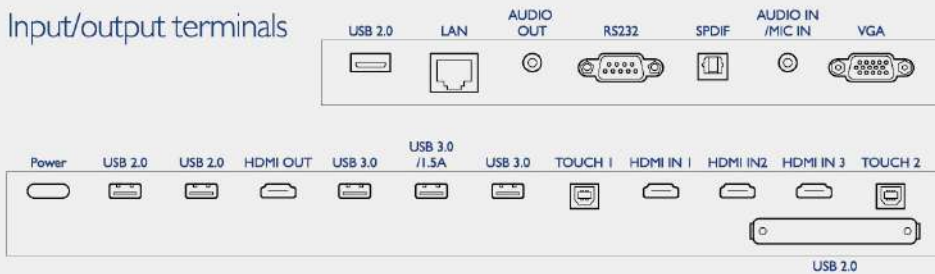

Input/output terminals

- a Microphone.
- b Turn the display on or off.
- c Press to open SwitchQ, a task switcher to switch between recent apps and inputsources.
- d Direction key. Press for upward selection.
- e Direction key. Press for left selection.
- f Press to proceed.
- g Android system main screenbutton.
- h Volume up/down.
- i Press to activate the spotlight pointer function and following theinstruction on the screen.
- j Press to open or close the OSD menu.
- k Direction key. Press for right selection.
- l Direction key. Press for downward selection.
- m Return key.
- n Voice command key. Press to activate Saffi (BenQ Voice Assistant), hold the button for two seconds,then say the command you can use. Release thebutton until you finish the command.
- o Freeze screen.
- p One key for blank screen.