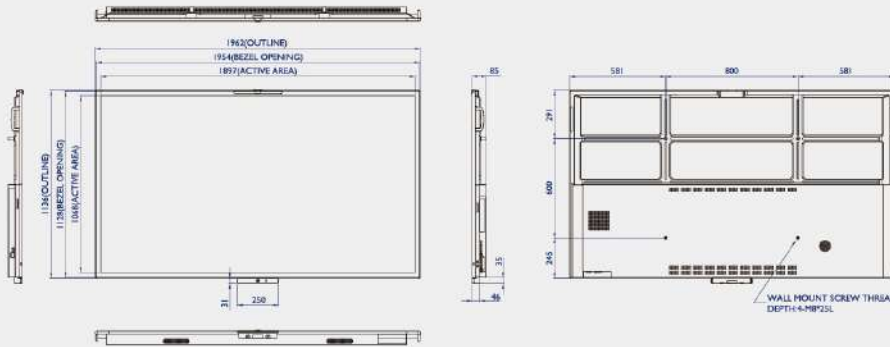

Dimension (mm)

CP8601K

Input/output terminals

- a Microphone.
- b Turn the display on or off.
- c Press to open SwitchQ, a task switcher to switch between recent apps and inputsources.
- d Direction key. Press for upward selection.
- e Direction key. Press for left selection.
- f Press to proceed.
- g Android system main screenbutton.
- h Volume up/down.
- i Press to activate the spotlight pointer function and following theinstruction on the screen.
- j Press to open or close the OSD menu.
- k Direction key. Press for right selection.
- l Direction key. Press for downward selection.
- m Return key.
- n Voice command key. Press to activate Saffi (BenQ Voice Assistant), hold the button for two seconds,then say the command you can use. Release thebutton until you finish the command.
- o Freeze screen.
- p One key for blank screen.