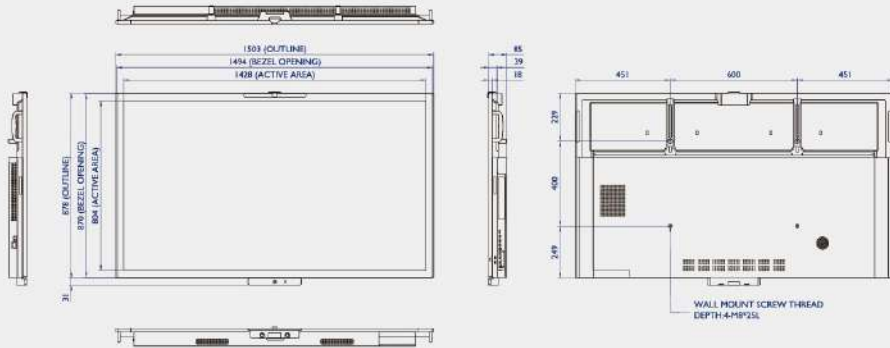

Dimension (mm)

CP6501K